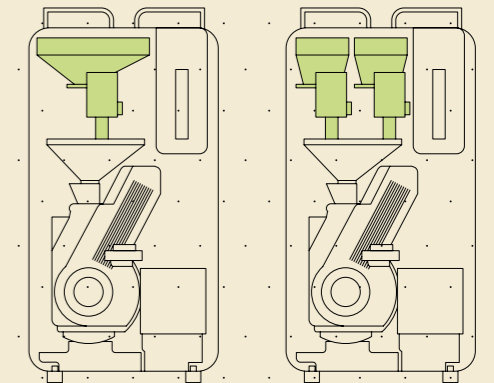

Free to decide

Are you in an Arabica mood or is it a Robusta kind of day? With Unoffice you can choose between the single (800 g) or double canister (2x 400 g) feature that allows you to simply swipe from one variety to the other.

SINGLE OR DOUBLE BEANS CANISTER